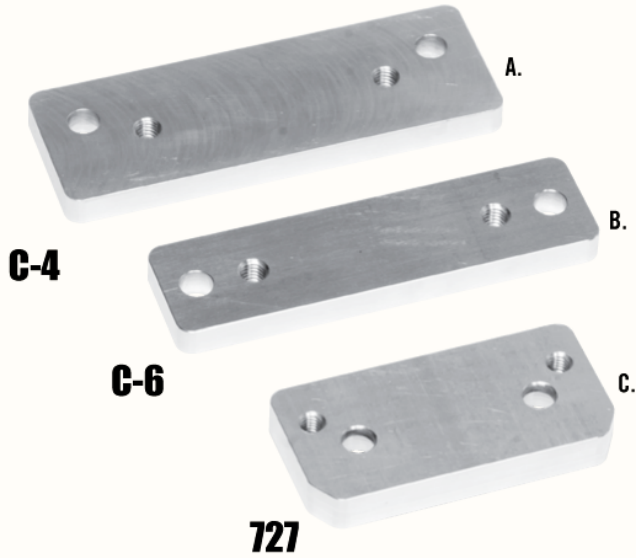

# Chassis Parts

**Transmission Mount Adapter Plates:** There is no better transmission insulator than the tried and true Chevy mount. The Chevy design/size and availability are a natural in hot rod applications. These CNC machined adapter plates bolt up perfectly to Ford and Mopar transmissions making trans swaps a breeze especially where every bit of available space is crucial. Besides, Ford and Mopar mounts are just plain difficult to deal with.

- (A) #001-66201 Ford C-4 transmission adapter: \$39.95 ea.
- (B) #001-66202 Ford C-6 transmission adapter: \$39.95 ea.
- (C) #001-66203 Chrysler 727 transmission adapter: \$39.95 ea.

**Steel Motor Mounts:** SO-CAL carries a variety of weld-on motor mounts.

## Motor Mounts

**Small Block Chevy S/S Motor Mounts:** Even though this pair of motor mounts is designed to accommodate a small block Chevy into a '32 and '33/'34 Ford chassis, we use them as universal mounts for almost anything including mid-50's shoe box cars. They are investment cast 17-4 S/S and come with trim-to-fit weld on frame mounting tabs.